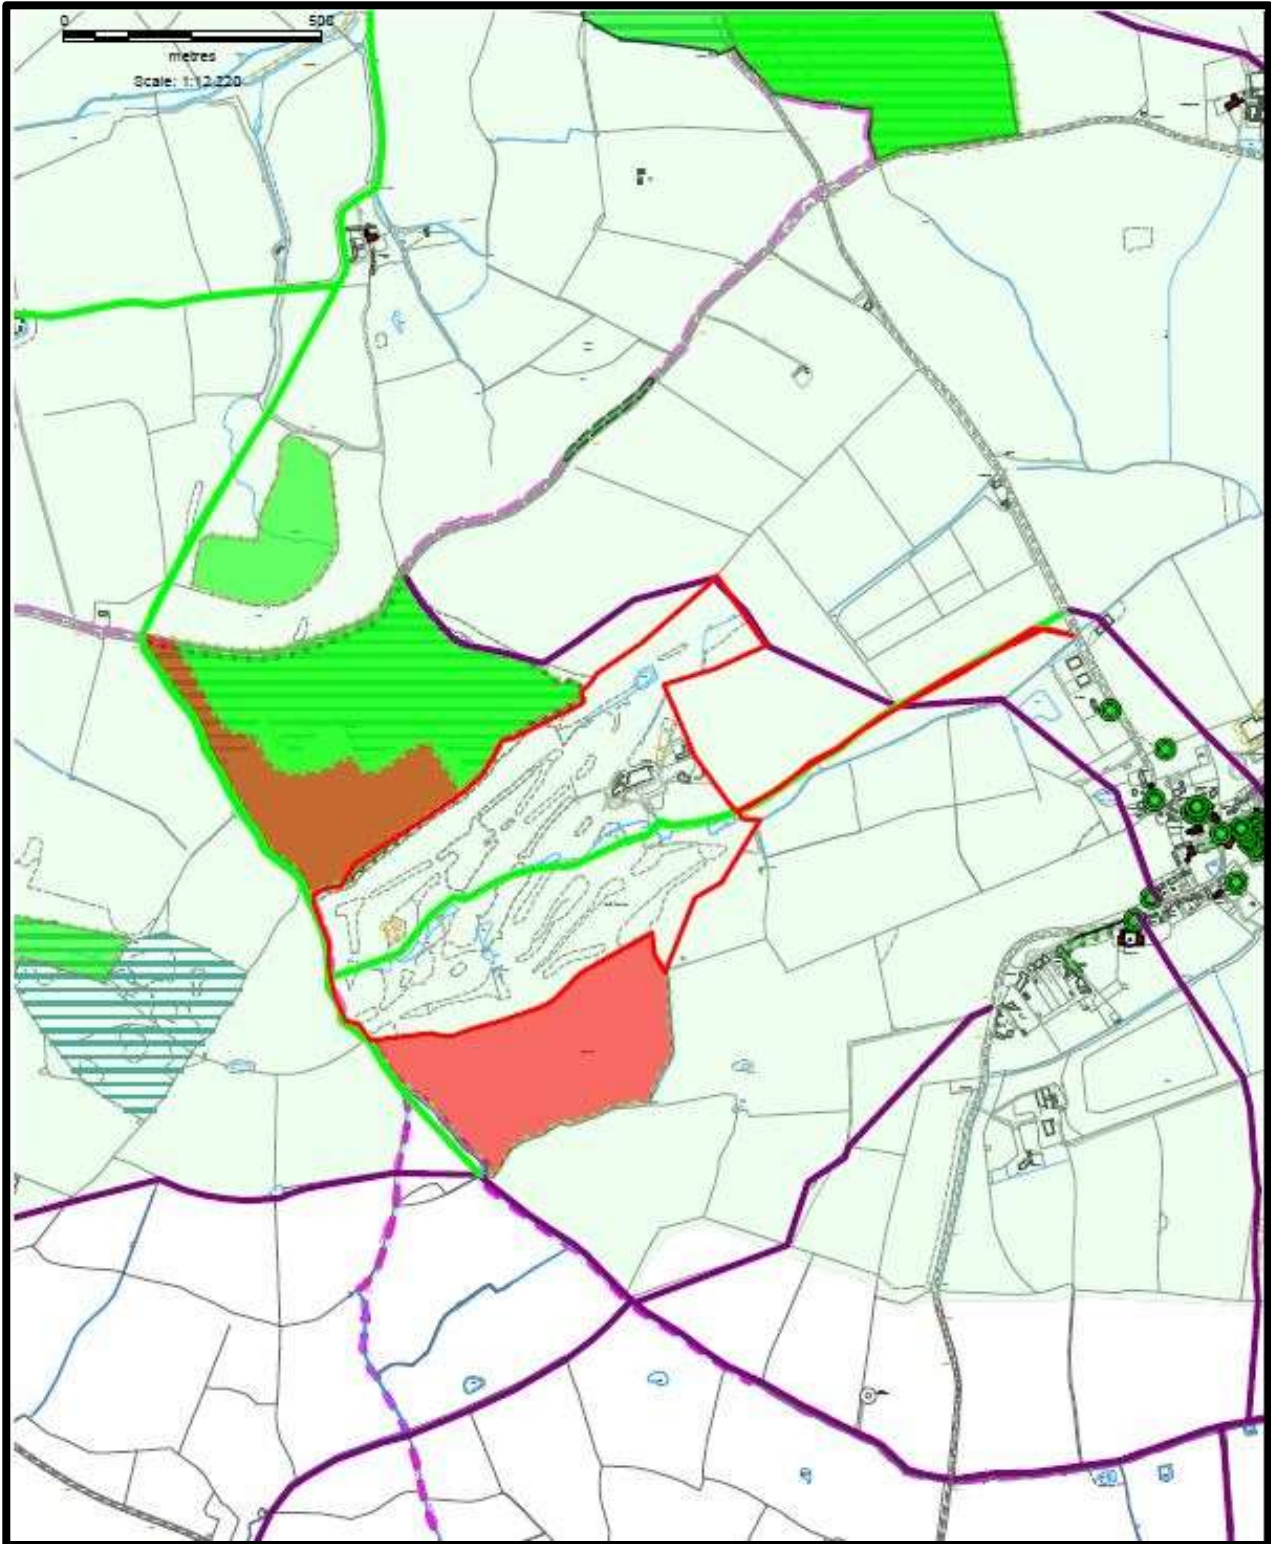

**Application Number: WND/2023/0155**

**Parish: Farthingstone**

Town/Village: Farthingstone

Site Area: 37.6 ha

Grid Location: SP 255044 460350

Map Scale: 1:2220